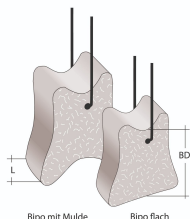

Bipo mD with wire

The Bipo with wire can be mounted on upright and horizontal reinforcement. The Bipo is manufactured with a flat contact surface as standard and can also be supplied with a trough on request. The Bipo is manufactured with an inserted black binding wire, which is also available in a galvanized version on request.

Article description	Title of variant	Concrete cover mm	L mm	Packaging piece/ metre/ metre by the metre/ bucket/ bag/ bundle/ box/ can	Packaging piece/pallet	Weight kg/100 pieces
22181000	Bipo 25 mD with wire	25	20	750 pieces/bag	24000	3,200
22182000	Bipo 30 mD with wire	30	22	500 pieces/bag	16000	3,700
22183000	Bipo 35 mD with wire	35	22	500 pieces/bag	16000	4,200
22184000	Bipo 40 mD with wire	40	22	500 pieces/bag	16000	5,800
22185000	Bipo 45 mD with wire	45	22	250 pieces/bag	8000	7,100
22186000	Bipo 50 mD with wire	50	22	250 pieces/bag	8000	7,800
22187000	Bipo 55 mD with wire	55	22	250 pieces/bag	8000	8,700
22188000	Bipo 60 mD with wire	60	24	200 pieces/bag	6400	9,800
22180000	Bipo 65 mD with wire	65	24	200 pieces/bag	6400	10,300
22188100	Bipo 70 mD with wire	70	24	175 pieces/bag	5600	11
22187300	Bipo 75 mD with wire	75	24	175 pieces/bag	5600	11,800
22188200	Bipo 80 mD with wire	80	24	150 pieces/bag	4800	12,200