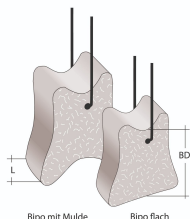

Bipo mD with galvanized wire

The Bipo with wire can be mounted on upright and horizontal reinforcement. The Bipo is manufactured with a flat contact surface as standard and can also be supplied with a trough on request. The Bipo is supplied with an inserted galvanized binding wire.

| Article description | Title of variant | Concrete cover mm | L mm | Packaging piece/ metre/ metre by the metre/ bucket/ bag/ bundle/ box/ can | Packaging piece/pallet | Weight kg/100 pieces |
|---------------------|---------------------------------|-------------------|------|---|------------------------|----------------------|
| 22181500 | Bipo 25 mD with galvanized wire | 25 | 20 | 750 pieces/bag | 24000 | 3,200 |
| 22182500 | Bipo 30 mD with galvanized wire | 30 | 22 | 500 pieces/bag | 16000 | 3,700 |
| 22183500 | Bipo 35 mD with galvanized wire | 35 | 22 | 500 pieces/bag | 16000 | 4,200 |
| 22184500 | Bipo 40 mD with galvanized wire | 40 | 22 | 500 pieces/bag | 16000 | 5,800 |
| 22185500 | Bipo 45 mD with galvanized wire | 45 | 22 | 250 pieces/bag | 8000 | 7,100 |
| 22186500 | Bipo 50 mD with galvanized wire | 50 | 22 | 250 pieces/bag | 8000 | 7,800 |
| 22187500 | Bipo 55 mD with galvanized wire | 55 | 22 | 250 pieces/bag | 8000 | 8,700 |
| 22188500 | Bipo 60 mD with galvanized wire | 60 | 24 | 200 pieces/bag | 6400 | 9,800 |
| 22180500 | Bipo 65 mD with galvanized wire | 65 | 24 | 200 pieces/bag | 6400 | 10,300 |
| 22181150 | Bipo 70 mD with galvanized wire | 70 | 24 | 175 pieces/bag | 5600 | 11 |
| 22187350 | Bipo 75 mD with galvanized wire | 75 | 24 | 175 pieces/bag | 5600 | 11,800 |
| 22188250 | Bipo 80 mD with galvanized wire | 80 | 24 | 150 pieces/bag | 4800 | 12,200 |