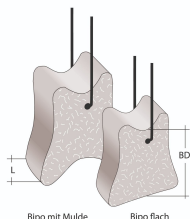

Bipo mD with galvanized wire

The Bipo with wire can be mounted on upright and horizontal reinforcement. The Bipo is manufactured with a flat contact surface as standard and can also be supplied with a trough on request. The Bipo is supplied with an inserted galvanized binding wire.

Article description	Title of variant	Concrete cover mm	L mm	Packaging piece/ metre/ metre by the metre/ bucket/ bag/ bundle/ box/ can	Packaging piece/pallet	Weight kg/100 pieces
22181500	Bipo 25 mD with galvanized wire	25	20	750 pieces/bag	24000	3,200
22182500	Bipo 30 mD with galvanized wire	30	22	500 pieces/bag	16000	3,700
22183500	Bipo 35 mD with galvanized wire	35	22	500 pieces/bag	16000	4,200
22184500	Bipo 40 mD with galvanized wire	40	22	500 pieces/bag	16000	5,800
22185500	Bipo 45 mD with galvanized wire	45	22	250 pieces/bag	8000	7,100
22186500	Bipo 50 mD with galvanized wire	50	22	250 pieces/bag	8000	7,800
22187500	Bipo 55 mD with galvanized wire	55	22	250 pieces/bag	8000	8,700
22188500	Bipo 60 mD with galvanized wire	60	24	200 pieces/bag	6400	9,800
22180500	Bipo 65 mD with galvanized wire	65	24	200 pieces/bag	6400	10,300
22181150	Bipo 70 mD with galvanized wire	70	24	175 pieces/bag	5600	11
22187350	Bipo 75 mD with galvanized wire	75	24	175 pieces/bag	5600	11,800
22188250	Bipo 80 mD with galvanized wire	80	24	150 pieces/bag	4800	12,200