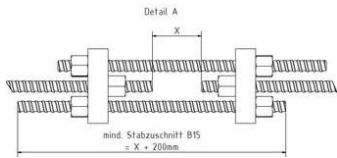

Turnbuckle B15 (galvanized)

Turnbuckle B15 for connecting and pre-tensioning BETOMAX® tie rods.

Article description	for tie rods type	Packaging piece/ metre/ metre by the metre/ bucket/ bag/ bundle/ box/ can	Weight kg/piece
18705015	B 15	Set of 2	0,740
18705015	B 15	Set of 2 pieces	0,740