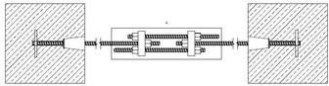

Turnbuckle B15 (galvanized)

Turnbuckle B15 for connecting and pre-tensioning BETOMAX® tie rods.

Article description	for tie rods type	Packaging piece/ metre/ metre by the metre/ bucket/ bag/ bundle/ box/ can	Weight kg/piece
18705015	B 15	Set of 2	0,740
18705015	B 15	Set of 2 pieces	0,740