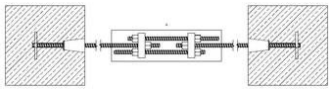

## Turnbuckle B15 (galvanized)

Turnbuckle B15 for connecting and pre-tensioning BETOMAX® tie rods.

Article description	for tie rods type	Packaging piece/ metre/ metre by the metre/ bucket/ bag/ bundle/ box/ can	Weight kg/piece
18705015	B 15	Set of 2	0,740