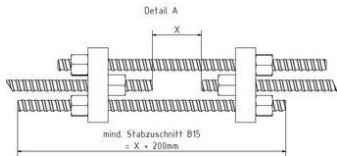

Turnbuckle B15 (galvanized)

Turnbuckle B15 for connecting and pre-tensioning BETOMAX® tie rods.

Article description	for tie rods type	Packaging piece/ metre/ metre by the metre/ bucket/ bag/ bundle/ box/ can	Weight kg/piece
18705015	B 15	Set of 2	0,740