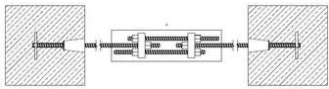

Turnbuckle B15 (galvanized)

Turnbuckle B15 for connecting and pre-tensioning BETOMAX® tie rods.

Article description	for tie rods type	Packaging piece/ metre/ metre by the metre/ bucket/ bag/ bundle/ box/ can	Weight kg/piece
18705015	B 15	Set of 2	0,740