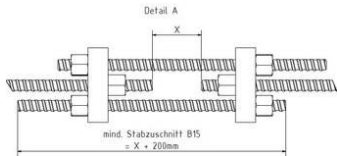

## Turnbuckle B15 (galvanized)

Turnbuckle B15 for connecting and pre-tensioning BETOMAX® tie rods.

Article description	for tie rods type	Packaging piece/ metre/ metre by the metre/ bucket/ bag/ bundle/ box/ can	Weight kg/piece
18705015	B 15	Set of 2	0,740