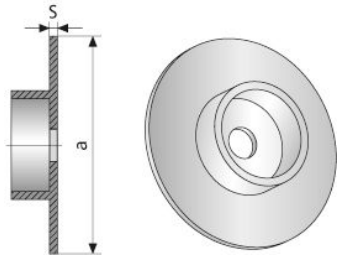

## MKK® sealing cap

Prevents penetration of concrete into the MKK®.

Article description	Thread	a mm	S mm	Packaging piece/ metre/ metre by the metre/ bucket/ bag/ bundle/ box/ can	Weight kg/piece
18409100	B 15	63	1	50 pieces / carton	0,005
14409200	B 20	68	1,500	50 pieces / carton	0,006
21409300	B 26,5	103	2	50 pieces / carton	0,015