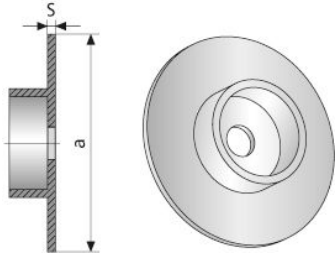

MKK® sealing cap

Prevents penetration of concrete into the MKK®.

Article description	Thread	a mm	S mm	Packaging piece/ metre/ metre by the metre/ bucket/ bag/ bundle/ box/ can	Weight kg/piece
18409100	B 15	63	1	50 pieces / carton	0,005
14409200	B 20	68	1,500	50 pieces / carton	0,006
21409300	B 26,5	103	2	50 pieces / carton	0,015