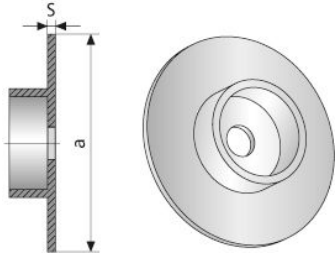

MKK® sealing cap

Prevents penetration of concrete into the MKK®.

Article description	Thread	a mm	S mm	Packaging piece/ metre/ metre by the metre/ bucket/ bag/ bundle/ box/ can	Weight kg/piece
18409100	B 15	63	1	50 pieces / carton	0,005
14409200	B 20	68	1,500	50 pieces / carton	0,006
21409300	B 26,5	103	2	50 pieces / carton	0,015