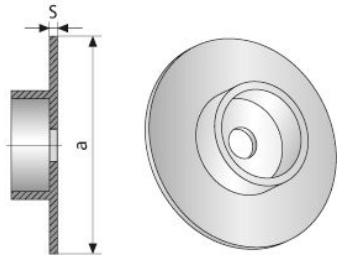

MKK® sealing cap

Prevents penetration of concrete into the MKK®.

Article description	Thread	a mm	S mm	Packaging piece/ metre/ metre by the metre/ bucket/ bag/ bundle/ box/ can	Weight kg/piece
18409100	B 15	63	1	50 pieces / carton	0,005
14409200	B 20	68	1,500	50 pieces / carton	0,006
21409300	B 26,5	103	2	50 pieces / carton	0,015