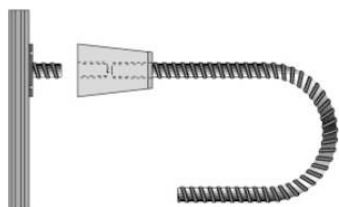

## Nail plate for MKK®

For securing the MKK® BETOMAX® 15, for example, when used as a positioning cone. The nailing plate is fixed onto the formwork.

Article description	Title of variant	a mm	b mm	S mm	s mm	Packaging piece/ metre/ metre by the metre/ bucket/ bag/ bundle/ box/ can	Weight kg/piece
20469300	BETOMAX® 15	58	25		3	50 pieces	0,100
20469300	BETOMAX® 15	58	25	3		50 pieces	0,100
14469300	BETOMAX® 20	70	27		3	25 pieces	0,190
14469300	BETOMAX® 20	70	27	3		25 pieces	0,190
17651000	BETOMAX® 26,5	100	27		3	25 pieces	0,200
17651000	BETOMAX® 26,5	100	27	3		25 pieces	0,200