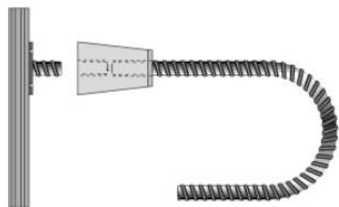

Nail plate for MKK®

For securing the MKK® BETOMAX® 15, for example, when used as a positioning cone. The nailing plate is fixed onto the formwork.

Article description	Title of variant	a mm	b mm	s mm	Packaging piece/ metre/ metre by the metre/ bucket/ bag/ bundle/ box/ can	Weight kg/piece
20469300	BETOMAX® 15	58	25	3	50 pieces	0,100
14469300	BETOMAX® 20	70	27	3	25 pieces	0,190
17651000	BETOMAX® 26,5	100	27	3	25 pieces	0,200