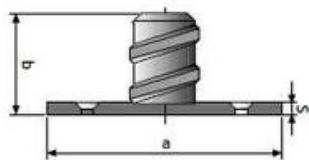

Nail plate for MKK®

For securing the MKK® BETOMAX® 15, for example, when used as a positioning cone. The nailing plate is fixed onto the formwork.

Article description	Title of variant	a mm	b mm	s mm	Packaging piece/ metre/ metre by the metre/ bucket/ bag/ bundle/ box/ can	Weight kg/piece
20469300	BETOMAX® 15	58	25	3	50 pieces	0,100
14469300	BETOMAX® 20	70	27	3	25 pieces	0,190
17651000	BETOMAX® 26,5	100	27	3	25 pieces	0,200