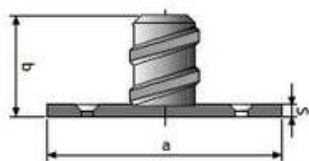

## Nail plate for MKK®

For securing the MKK® BETOMAX® 15, for example, when used as a positioning cone. The nailing plate is fixed onto the formwork.

Article description	Title of variant	a mm	b mm	S mm	s mm	Packaging piece/ metre/ metre by the metre/ bucket/ bag/ bundle/ box/ can	Weight kg/piece
20469300	BETOMAX® 15	58	25		3	50 pieces	0,100
20469300	BETOMAX® 15	58	25	3		50 pieces	0,100
14469300	BETOMAX® 20	70	27		3	25 pieces	0,190
14469300	BETOMAX® 20	70	27	3		25 pieces	0,190
17651000	BETOMAX® 26,5	100	27		3	25 pieces	0,200
17651000	BETOMAX® 26,5	100	27	3		25 pieces	0,200