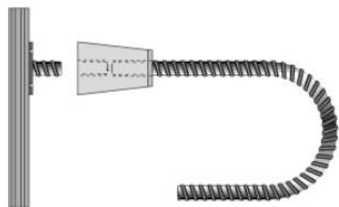

## Nail plate for MKK®

For securing the MKK® BETOMAX® 15, for example, when used as a positioning cone. The nailing plate is fixed onto the formwork.

Article description	Title of variant	a mm	b mm	s mm	Packaging piece/ metre/ metre by the metre/ bucket/ bag/ bundle/ box/ can	Weight kg/piece
20469300	BETOMAX® 15	58	25	3	50 pieces	0,100
14469300	BETOMAX® 20	70	27	3	25 pieces	0,190
17651000	BETOMAX® 26,5	100	27	3	25 pieces	0,200