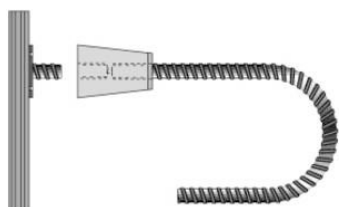

## Nail plate for MKK®

For securing the MKK® BETOMAX® 15, for example, when used as a positioning cone. The nailing plate is fixed onto the formwork.

Article description	Title of variant	a mm	b mm	s mm	Packaging piece/ metre/ metre by the metre/ bucket/ bag/ bundle/ box/ can	Weight kg/piece
20469300	BETOMAX® 15	58	25	3	50 pieces	0,100
14469300	BETOMAX® 20	70	27	3	25 pieces	0,190
17651000	BETOMAX® 26,5	100	27	3	25 pieces	0,200