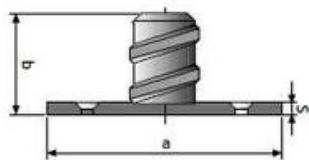

## Nail plate for MKK®

For securing the MKK® BETOMAX® 15, for example, when used as a positioning cone. The nailing plate is fixed onto the formwork.

Article description	Title of variant	a mm	b mm	s mm	Packaging piece/ metre/ metre by the metre/ bucket/ bag/ bundle/ box/ can	Weight kg/piece
20469300	BETOMAX® 15	58	25	3	50 pieces	0,100
14469300	BETOMAX® 20	70	27	3	25 pieces	0,190
17651000	BETOMAX® 26,5	100	27	3	25 pieces	0,200