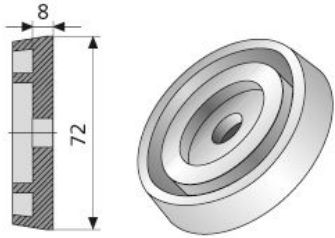

MKK® sealing cap B15

For sealing the MKK® on rough surfaces with angle compensation up to 3°.

Article description	Thread	Packaging piece/ metre/ metre by the metre/ bucket/ bag/ bundle/ box/ can	Weight kg/piece
18409300	B 15	50 pieces / carton	0,045
18409300	B 15	50 pieces/bag	0,045