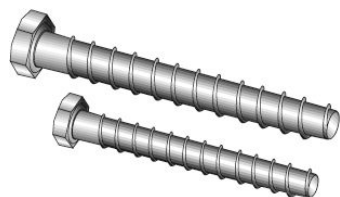

MULTI-MONTI® screw anchor u. Multi_Monti_Application

For securing push-pull props and BETOMAX® curb shuttering, galvanized.

Applications, features, properties and benefits

Benefits:

Simple through-fixing, therefore:

Massive time and cost savings.

Removable

Multiple use for temporary fastenings, e. g. push-pull prop installation

Tested safety, also on low-strength floors that haven't hardened

Comment to article

Other diameters on inquiry.

Article description	Title of variant	Width across flats mm	Packaging piece/ metre/ metre by the metre/ bucket/ bag/ bundle/ box/ can	Weight kg/piece
74416120	MULTI-MONTI® Screw anchor 16 x 120	24	10 pieces	0,180
74416140	MULTI-MONTI® Screw anchor 16 x 140	24	10 pieces	0,210
74412080	MULTI-MONTI® Screw anchor 12 x 80	18	25 pieces	0,060
74412100	MULTI-MONTI® Screw anchor 12 x 100	18	25 pieces	0,070