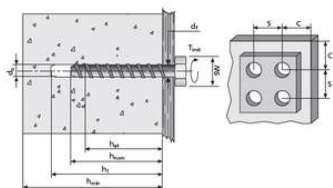

MULTI-MONTI® screw anchor u. Multi_Monti_Application

For securing push-pull props and BETOMAX® curb shuttering, galvanized.

Applications, features, properties and benefits

Benefits:

Simple through-fixing, therefore:

Massive time and cost savings.

Removable

Multiple use for temporary fastenings, e. g. push-pull prop installation

Tested safety, also on low-strength floors that haven't hardened

Comment to article

Other diameters on inquiry.

Article description	Title of variant	Width across flats mm	Packaging piece/ metre/ metre by the metre/ bucket/ bag/ bundle/ box/ can	Weight kg/piece
74416120	MULTI-MONTI® Screw anchor 16 x 120	24	10 pieces	0,180
74416140	MULTI-MONTI® Screw anchor 16 x 140	24	10 pieces	0,210
74412080	MULTI-MONTI® Screw anchor 12 x 80	18	25 pieces	0,060
74412100	MULTI-MONTI® Screw anchor 12 x 100	18	25 pieces	0,070