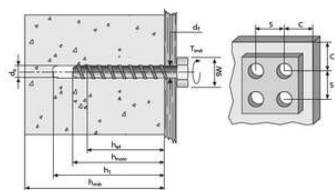

MULTI-MONTI® screw anchor u. Multi_Monti_Application

For securing push-pull props and BETOMAX® curb shuttering, galvanized.

Applications, features, properties and benefits

Benefits:

Simple through-fixing, therefore:

Massive time and cost savings.

Removable

Multiple use for temporary fastenings, e. g. push-pull prop installation

Tested safety, also on low-strength floors that haven't hardened

Comment to article

Other diameters on inquiry.

Article description	Title of variant	Width across flats mm	Packaging piece/ metre/ metre by the metre/ bucket/ bag/ bundle/ box/ can	Weight kg/piece
74416120	MULTI-MONTI® Screw anchor 16 x 120	24	10 pieces	0,180
74416140	MULTI-MONTI® Screw anchor 16 x 140	24	10 pieces	0,210
74412080	MULTI-MONTI® Screw anchor 12 x 80	18	25 pieces	0,060
74412100	MULTI-MONTI® Screw anchor 12 x 100	18	25 pieces	0,070