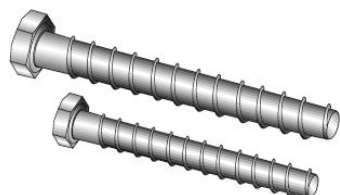

MULTI-MONTI® screw anchor u. Multi_Monti_Application

For securing push-pull props and BETOMAX® curb shuttering, galvanized.

Applications, features, properties and benefits

Benefits:

Simple through-fixing, therefore:

Massive time and cost savings.

Removable

Multiple use for temporary fastenings, e. g. push-pull prop installation

Tested safety, also on low-strength floors that haven't hardened

Comment to article

Other diameters on inquiry.

Article description	Title of variant	Width across flats mm	Packaging piece/ metre/ metre by the metre/ bucket/ bag/ bundle/ box/ can	Weight kg/piece
74416120	MULTI-MONTI® Screw anchor 16 x 120	24	10 pieces	0,180
74416140	MULTI-MONTI® Screw anchor 16 x 140	24	10 pieces	0,210
74412080	MULTI-MONTI® Screw anchor 12 x 80	18	25 pieces	0,060
74412100	MULTI-MONTI® Screw anchor 12 x 100	18	25 pieces	0,070