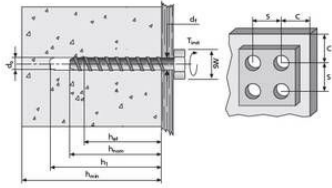

MULTI-MONTI® screw anchor u. Multi_Monti_Application

For securing push-pull props and BETOMAX® curb shuttering, galvanized.

Applications, features, properties and benefits

Benefits:

Simple through-fixing, therefore:

Massive time and cost savings.

Removable

Multiple use for temporary fastenings, e. g. push-pull prop installation

Tested safety, also on low-strength floors that haven't hardened

Comment to article

Other diameters on inquiry.

Article description	Title of variant	Width across flats mm	Packaging piece/ metre/ metre by the metre/ bucket/ bag/ bundle/ box/ can	Weight kg/piece
74416120	MULTI-MONTI® Screw anchor 16 x 120	24	10 pieces	0,180
74416140	MULTI-MONTI® Screw anchor 16 x 140	24	10 pieces	0,210
74412080	MULTI-MONTI® Screw anchor 12 x 80	18	25 pieces	0,060
74412100	MULTI-MONTI® Screw anchor 12 x 100	18	25 pieces	0,070