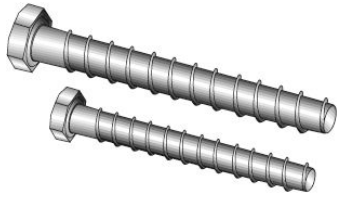

MULTI-MONTI® screw anchor u. Multi_Monti_Application

For securing push-pull props and BETOMAX® curb shuttering, galvanized.

Applications, features, properties and benefits

Benefits:

Simple through-fixing, therefore:

Massive time and cost savings.

Removable

Multiple use for temporary fastenings, e. g. push-pull prop installation

Tested safety, also on low-strength floors that haven't hardened

Comment to article

Other diameters on inquiry.

Article description	Title of variant	Width across flats mm	Packaging piece/ metre/ metre by the metre/ bucket/ bag/ bundle/ box/ can	Weight kg/piece
74416120	MULTI-MONTI® Screw anchor 16 x 120	24	10 pieces	0,180
74416140	MULTI-MONTI® Screw anchor 16 x 140	24	10 pieces	0,210
74412080	MULTI-MONTI® Screw anchor 12 x 80	18	25 pieces	0,060
74412100	MULTI-MONTI® Screw anchor 12 x 100	18	25 pieces	0,070