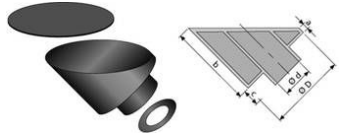

Cover cap 45°

Made of plastic. For use with MKK® when installing at 45°.