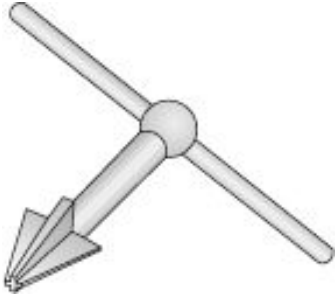

Cone key

For removing Cone EX.

Article description	Title of variant	Packaging piece/ metre/ metre by the metre/ bucket/ bag/ bundle/ box/ can	Weight kg/piece
90100000	Cone key	1 piece	0,420
90101000	Cone key EX-WU	1 piece	0,640