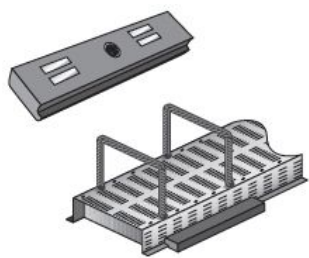

## BETOMAX® PU magnet

PU magnet for securing COMAX® to steel shuttering. Easily applied and removed thanks to screw thread.

### Applications, features, properties and benefits

Benefits:

Extremely powerful magnet: 4 magnets per 1.25 m element, 6 magnets per 2.50 m element

Special shape - with groove - exact fit for COMAX® P

Highly resistant: may be re-used up to ten times

Easily employed - tools or aids not required. Removal with the help of the embedded screw thread.

Suitable for pre-cast sections and construction sites.

| Article description | Title of variant  | Packaging piece/ metre/ metre by the metre/ bucket/ bag/ bundle/ box/ can | Weight kg/piece |
|---------------------|---|---|-----------------|
| 43880010            | BETOMAX® PU magnet, colour green .<br>Length 14 cm, width 3,0 cm, height 2,0 cm | 1 piece   | 0,250           |
| 90414550            | Extraction tool for PU magnet   | 1 piece   | 0,090           |