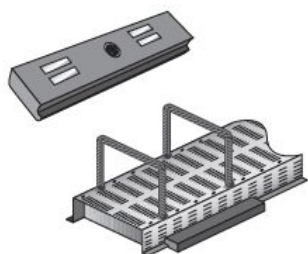

BETOMAX® PU magnet

PU magnet for securing COMAX® to steel shuttering. Easily applied and removed thanks to screw thread.

Applications, features, properties and benefits

Benefits:

Extremely powerful magnet: 4 magnets per 1.25 m element, 6 magnets per 2.50 m element

Special shape - with groove - exact fit for COMAX® P

Highly resistant: may be re-used up to ten times

Easily employed - tools or aids not required. Removal with the help of the embedded screw thread.

Suitable for pre-cast sections and construction sites.

Article description	Title of variant	Packaging piece/ metre/ metre by the metre/ bucket/ bag/ bundle/ box/ can	Weight kg/piece
43880010	BETOMAX® PU magnet, colour green . Length 14 cm, width 3,0 cm, height 2,0 cm	1 piece	0,250
43880010	BETOMAX® PU magnet, colour green . Length 14 cm, width 3.0 cm, height 2.0 cm	1 piece	0,250
90414550	Extraction tool for PU magnet	1 piece	0,090
90414550	Extraction tool for PU magnet	1 piece	0,090