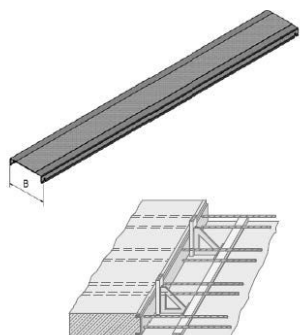

COMAX® - stop end plate P

Comax shuttering strip P is KOMO certified
 Outstanding compatibility ensured by profiling and perforation
 Standard lengths of 0.83, 1.25 and 2.50 m
 Other lengths on request
 Various hole diameters and spacings available
 No removal of or partial chiselling away from shuttering
 Perforation free of charge with standard lengths

Comment to article

Andere Längen auf Anfrage

Article description	Title of variant	Width B mm	Packaging piece/ metre/ metre by the metre/ bucket/ bag/ bundle/ box/ can	Weight kg/metre
42060000	Shuttering plate P / 1,25 metre	60	linear metre	0,639
42060000	Shuttering plate P / 1,25 metre	60	linear metre	0,639
42080000	Shuttering plate P / 1,25 metre	80	linear metre	0,720
42080000	Shuttering plate P / 1,25 metre	80	linear metre	0,720
42110000	Shuttering plate P / 1,25 metre	110	linear metre	0,879
42110000	Shuttering plate P / 1,25 metre	110	linear metre	0,879
42140000	Shuttering plate P / 1,25 metre	140	linear metre	1,056
42140000	Shuttering plate P / 1,25 metre	140	linear metre	1,056
42160000	Shuttering plate P / 1,25 metre	160	linear metre	1,200
42160000	Shuttering plate P / 1,25 metre	160	linear metre	1,200
42190000	Shuttering plate P / 1,25 metre	190	linear metre	1,420
42190000	Shuttering plate P / 1,25 metre	190	linear metre	1,420
42220000	Shuttering plate P / 1,25 metre	220	linear metre	1,630
42220000	Shuttering plate P / 1,25 metre	220	linear metre	1,630
42240000	Shuttering plate P / 1,25 metre	240	linear metre	1,630
42240000	Shuttering plate P / 1,25 metre	240	linear metre	1,630