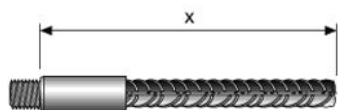

## GripTec GTB-A - connecting rod

Connecting bar for GripTec GTBreinforcement system.  
Standard lengths available immediately ex works.

Article description	Length x m	BSt Ø mm	Packaging piece/ metre/ metre by the metre/ bucket/ bag/ bundle/ box/ can	Weight kg/piece
32122050	0,500	12	1 piece	0,558
32122060	0,600	12	1 piece	0,647
32122085	0,850	12	1 piece	0,869
32122115	1,150	12	1 piece	1,135
32142070	0,700	14	1 piece	0,983
32142095	0,950	14	1 piece	1,284
32142135	1,350	14	1 piece	1,768
32162110	1,100	16	1 piece	1,885
32162155	1,550	16	1 piece	2,595
32162220	2,200	16	1 piece	3,620
32202135	1,350	20	1 piece	3,600
32202190	1,900	20	1 piece	4,962
32202275	2,750	20	1 piece	7,053
32252170	1,700	25	1 piece	7,030
32252245	2,450	25	1 piece	9,920
32282190	1,900	28	1 piece	9,815
32282270	2,700	28	1 piece	13,682
32322215	2,150	32	1 piece	14,474
32322310	3,100	32	1 piece	20,481
32402290	2,900	40	1 piece	30,504