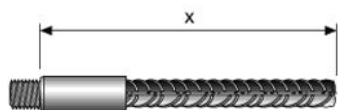

GripTec GTB-A - connecting rod

Connecting bar for GripTec GTBreinforcement system.
Standard lengths available immediately ex works.

Article description	Length x m	BSt Ø mm	Packaging piece/ metre/ metre by the metre/ bucket/ bag/ bundle/ box/ can	Weight kg/piece
32122050	0,500	12	1 piece	0,558
32122060	0,600	12	1 piece	0,647
32122085	0,850	12	1 piece	0,869
32122115	1,150	12	1 piece	1,135
32142070	0,700	14	1 piece	0,983
32142095	0,950	14	1 piece	1,284
32142135	1,350	14	1 piece	1,768
32162110	1,100	16	1 piece	1,885
32162155	1,550	16	1 piece	2,595
32162220	2,200	16	1 piece	3,620
32202135	1,350	20	1 piece	3,600
32202190	1,900	20	1 piece	4,962
32202275	2,750	20	1 piece	7,053
32252170	1,700	25	1 piece	7,030
32252245	2,450	25	1 piece	9,920
32282190	1,900	28	1 piece	9,815
32282270	2,700	28	1 piece	13,682
32322215	2,150	32	1 piece	14,474
32322310	3,100	32	1 piece	20,481
32402290	2,900	40	1 piece	30,504