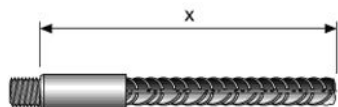

GripTec GTB-A - connecting rod

Connecting bar for GripTec GTBreinforcement system.
Standard lengths available immediately ex works.

Article description	Length x m	BSt Ø mm	Packaging piece/ metre/ metre by the metre/ bucket/ bag/ bundle/ box/ can	Weight kg/piece
32122050	0,500	12	1 piece	0,558
32122060	0,600	12	1 piece	0,647
32122085	0,850	12	1 piece	0,869
32122115	1,150	12	1 piece	1,135
32142070	0,700	14	1 piece	0,983
32142095	0,950	14	1 piece	1,284
32142135	1,350	14	1 piece	1,768
32162110	1,100	16	1 piece	1,885
32162155	1,550	16	1 piece	2,595
32162220	2,200	16	1 piece	3,620
32202135	1,350	20	1 piece	3,600
32202190	1,900	20	1 piece	4,962
32202275	2,750	20	1 piece	7,053
32252170	1,700	25	1 piece	7,030
32252245	2,450	25	1 piece	9,920
32282190	1,900	28	1 piece	9,815
32282270	2,700	28	1 piece	13,682
32322215	2,150	32	1 piece	14,474
32322310	3,100	32	1 piece	20,481
32402290	2,900	40	1 piece	30,504