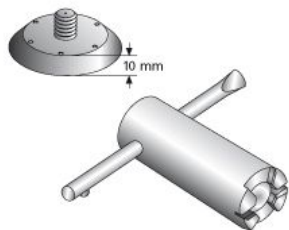

GripTec GTB - nail plate

For fixing GripTec GTBsocket bar (M) to the formwork.

Article description	Title of variant	BSt Ø mm	Packaging piece/ metre/ metre by the metre/ bucket/ bag/ bundle/ box/ can	Weight kg/piece
32128000	GTB nail plate	12	100 pieces/bag	0,011
32148000	GTB nail plate	14	100 pieces/bag	0,012
32168000	GTB nail plate	16	100 pieces/bag	0,012
32208000	GTB nail plate	20	100 pieces/bag	0,011
32258000	GTB nail plate	25	250 pieces/bag	0,013
32288000	GTB nail plate	28	250 pieces/bag	0,015
32328000	GTB nail plate	32	250 pieces/bag	0,012
92001032	Nail plate nut with toggle		1 piece/bag	0,340