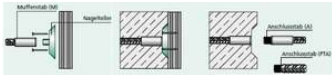

GripTec GTB - nail plate

For fixing GripTec GTBsocket bar (M) to the formwork.

Article description	Title of variant	BSt Ø mm	Packaging piece/ metre/ metre by the metre/ bucket/ bag/ bundle/ box/ can	Weight kg/piece
32128000	GTB nail plate	12	100 pieces/bag	0,011
32148000	GTB nail plate	14	100 pieces/bag	0,012
32168000	GTB nail plate	16	100 pieces/bag	0,012
32208000	GTB nail plate	20	100 pieces/bag	0,011
32258000	GTB nail plate	25	250 pieces/bag	0,013
32288000	GTB nail plate	28	250 pieces/bag	0,015
32328000	GTB nail plate	32	250 pieces/bag	0,012
92001032	Nail plate nut with toggle		1 piece/bag	0,340