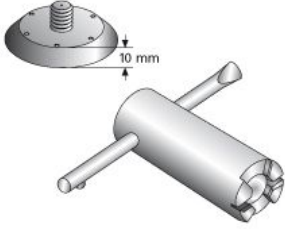

GripTec GTB - nail plate

For fixing GripTec GTBsocket bar (M) to the formwork.

Article description	Title of variant	BSt Ø mm	Packaging piece/ metre/ metre by the metre/ bucket/ bag/ bundle/ box/ can	Weight kg/piece
32128000	GTB nail plate	12	100 pieces/bag	0,011
32148000	GTB nail plate	14	100 pieces/bag	0,012
32168000	GTB nail plate	16	100 pieces/bag	0,012
32208000	GTB nail plate	20	100 pieces/bag	0,011
32258000	GTB nail plate	25	250 pieces/bag	0,013
32288000	GTB nail plate	28	250 pieces/bag	0,015
32328000	GTB nail plate	32	250 pieces/bag	0,012
92001032	Nail plate nut with toggle		1 piece/bag	0,340