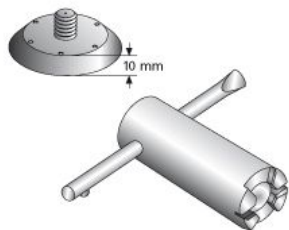

## GripTec GTB - nail plate

For fixing GripTec GTBsocket bar (M) to the formwork.

Article description	Title of variant	BSt Ø mm	Packaging piece/ metre/ metre by the metre/ bucket/ bag/ bundle/ box/ can	Weight kg/piece
32128000	GTB nail plate	12	100 pieces/bag	0,011
32148000	GTB nail plate	14	100 pieces/bag	0,012
32168000	GTB nail plate	16	100 pieces/bag	0,012
32208000	GTB nail plate	20	100 pieces/bag	0,011
32258000	GTB nail plate	25	250 pieces/bag	0,013
32288000	GTB nail plate	28	250 pieces/bag	0,015
32328000	GTB nail plate	32	250 pieces/bag	0,012
92001032	Nail plate nut with toggle		1 piece/bag	0,340