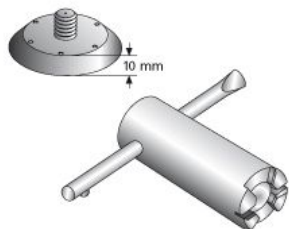

GripTec GTB - nail plate

For fixing GripTec GTBsocket bar (M) to the formwork.

Article description	Title of variant	BSt Ø mm	Packaging piece/ metre/ metre by the metre/ bucket/ bag/ bundle/ box/ can	Weight kg/piece
32128000	GTB nail plate	12	100 pieces/bag	0,011
32148000	GTB nail plate	14	100 pieces/bag	0,012
32168000	GTB nail plate	16	100 pieces/bag	0,012
32208000	GTB nail plate	20	100 pieces/bag	0,011
32258000	GTB nail plate	25	250 pieces/bag	0,013
32288000	GTB nail plate	28	250 pieces/bag	0,015
32328000	GTB nail plate	32	250 pieces/bag	0,012
92001032	Nail plate nut with toggle		1 piece/bag	0,340