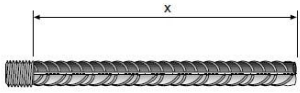

GripTec GTB-FTA - connecting rod

The favorable alternative for standard connections up to Ø 28 mm.
Standard lengths immediately available from stock.

Article description	Length x m	BSt Ø mm	Packaging piece/ metre/ metre by the metre/ bucket/ bag/ bundle/ box/ can	Weight kg/piece
39122050	0,500	12	1 piece	0,46
39122060	0,600	12	1 piece	0,55
39122085	0,850	12	1 piece	0,77
39122115	1,150	12	1 piece	1,04
39142095	0,950	14	1 piece	1,170
39142135	1,350	14	1 piece	1,637
39162110	1,100	16	1 piece	1,770
39162155	1,550	16	1 piece	2,480
39202135	1,350	20	1 piece	3,380
39202190	1,900	20	1 piece	4,730
39252170	1,700	25	1 piece	6,560
39252245	2,450	25	1 piece	9,450
39282190	1,900	28	1 piece	9,285
39282270	2,700	28	1 piece	13,152