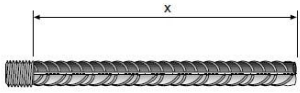

## GripTec GTB-FTA - connecting rod

The favorable alternative for standard connections up to Ø 28 mm.  
Standard lengths immediately available from stock.

Article description	Length x m	BSt Ø mm	Packaging piece/ metre/ metre by the metre/ bucket/ bag/ bundle/ box/ can	Weight kg/piece
39122050	0,500	12	1 piece	0,46
39122060	0,600	12	1 piece	0,55
39122085	0,850	12	1 piece	0,77
39122115	1,150	12	1 piece	1,04
39142095	0,950	14	1 piece	1,170
39142135	1,350	14	1 piece	1,637
39162110	1,100	16	1 piece	1,770
39162155	1,550	16	1 piece	2,480
39202135	1,350	20	1 piece	3,380
39202190	1,900	20	1 piece	4,730
39252170	1,700	25	1 piece	6,560
39252245	2,450	25	1 piece	9,450
39282190	1,900	28	1 piece	9,285
39282270	2,700	28	1 piece	13,152