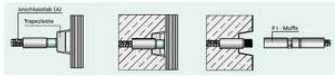

## GripTec GTB - trapezoidal bar

Trapezoidal strip for GripTec GTB

Punched to order depending on bar diameter (standard length 1 metre).

Agenda:

a = end spacing

e = bar spacing

GripTec GTB-60: h = 3.5 cm, b = 6.0 cm, b1 = 4.8 cm

GripTec GTB-90: h = 5.0 cm, b = 9.0 cm, b1 = 7.0 cm

Please state end spacing (a) and bar spacing (e) when ordering.

Article description	Title of variant	BSt Ø mm	Packaging piece/ metre/ metre by the metre/ bucket/ bag/ bundle/ box/ can	Weight kg/metre	Weight kg/100 pieces
32600060	GTB-60 trapezoidal bar	12-20	Metre		
32600090	GTB-90 trapezoidal bar	25-32	Metre	1	
32600061	End cap GTB-60		1 piece		0,75
32600091	End cap GTB-90		1 piece		1,3