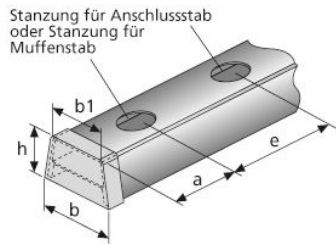

## GripTec GTB - trapezoidal bar

Trapezoidal strip for GripTec GTB

Punched to order depending on bar diameter (standard length 1 metre).

Agenda:

a = end spacing

e = bar spacing

GripTec GTB-60: h = 3.5 cm, b = 6.0 cm, b1 = 4.8 cm

GripTec GTB-90: h = 5.0 cm, b = 9.0 cm, b1 = 7.0 cm

Please state end spacing (a) and bar spacing (e) when ordering.

Article description	Title of variant	BSt Ø mm	Packaging piece/ metre/ metre by the metre/ bucket/ bag/ bundle/ box/ can	Weight kg/metre	Weight kg/100 pieces
32600060	GTB-60 trapezoidal bar	12-20	Metre		
32600090	GTB-90 trapezoidal bar	25-32	Metre	1	
32600061	End cap GTB-60		1 piece		0,75
32600091	End cap GTB-90		1 piece		1,3