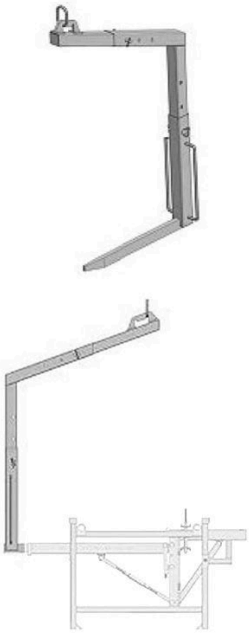

Crane mount

Crane mount to help assemble the pre-assembled cornice brackets.

Comment to article

For rent only.

Article description	Title of variant	Packaging piece/ metre/ metre by the metre/ bucket/ bag/ bundle/ box/ can	Weight kg/piece
44102008	Crane mount	1 piece	89
45101118	Crane pick-up	1 piece	89,000