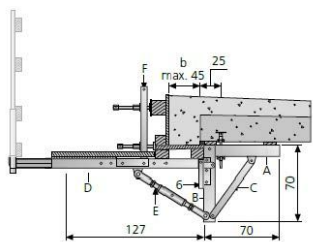

Walkways 4+R

To extend the formwork beam to create a wider working area.

Comment to article

Rent on request.

Laufsteg 4

Laufsteg R

Article description	Title of variant	Packaging piece/ metre/ metre by the metre/ bucket/ bag/ bundle/ box/ can	Weight kg/piece
44362560	Catwalk 0,75 (4) for scarf ledgers (D), (5) and (T)	1 piece	5,140
44362513	Catwalk 1,00 ® for scarf bar (M)	1 piece	9,100