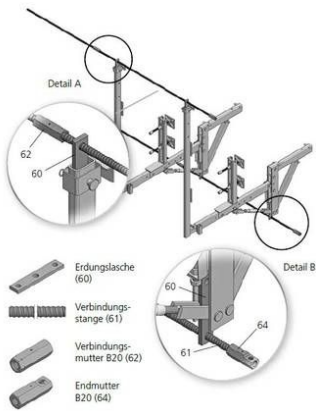

Grounding system

For grounding the canopy framework over electrified railroad lines.
Approval of the DB available.

Components of the grounding system DB with side protection 1.80

Comment to article

Rent on request.

Article description	Title of variant	Packaging piece/ metre/ metre by the metre/ bucket/ bag/ bundle/ box/ can	Weight kg/piece
44362590	Earthing lug (60)	1 piece	1,4
44362591	Connecting rod (61) BETOMAX 20 (2,00m)	1 piece	5,2
44362594	Connecting nut B20 (62)	1 piece	0,650
44362592	End nut B20 (64)	1 piece	0,520