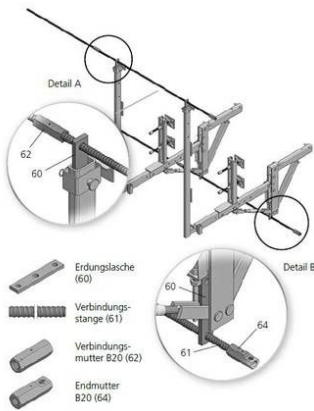

## Grounding system

For grounding the canopy framework over electrified railroad lines.  
Approval of the DB available.

Components of the grounding system DB with side protection 1.80

### Comment to article

Rent on request.

Article description	Title of variant	Packaging piece/ metre/ metre by the metre/ bucket/ bag/ bundle/ box/ can	Weight kg/piece
44362590	Earthing lug (60)	1 piece	1,4
44362591	Connecting rod (61) BETOMAX 20 (2,00m)	1 piece	5,2
44362594	Connecting nut B20 (62)	1 piece	0,650
44362592	End nut B20 (64)	1 piece	0,520