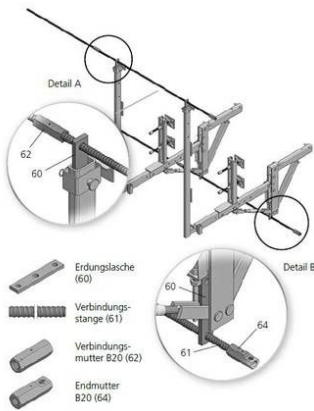

Grounding system

For grounding the canopy framework over electrified railroad lines.
Approval of the DB available.

Components of the grounding system DB with side protection 1.80

Comment to article

Rent on request.

Article description	Title of variant	Packaging piece/ metre/ metre by the metre/ bucket/ bag/ bundle/ box/ can	Weight kg/piece
44362590	Earthing lug (60)	1 piece	1,4
44362591	Connecting rod (61) BETOMAX 20 (2,00m)	1 piece	5,2
44362594	Connecting nut B20 (62)	1 piece	0,650
44362592	End nut B20 (64)	1 piece	0,520