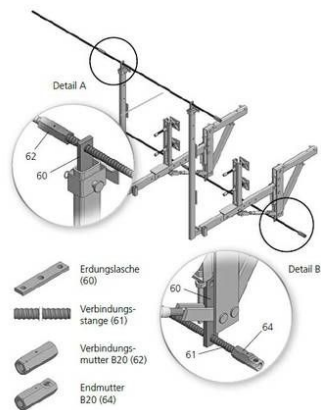

Grounding system

For grounding the canopy framework over electrified railroad lines.
Approval of the DB available.

Components of the grounding system DB with side protection 1.80

Comment to article

Rent on request.

Article description	Title of variant	Packaging piece/ metre/ metre by the metre/ bucket/ bag/ bundle/ box/ can	Weight kg/piece
44362590	Earthing lug (60)	1 piece	1,4
44362591	Connecting rod (61) BETOMAX 20 (2,00m)	1 piece	5,2
44362594	Connecting nut B20 (62)	1 piece	0,650
44362592	End nut B20 (64)	1 piece	0,520