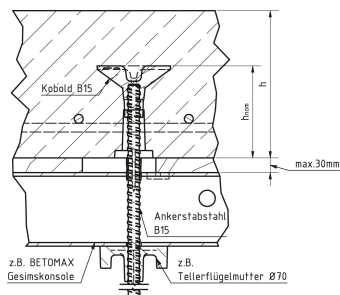

Kobold® B 15-U12

Retaining element with BETOMAX® B 15 threaded rod, for mounting GK-2000 ledge consoles.

Comment to article
All parts available individually.

Article description	Title of variant	Packaging piece/ metre/ metre by the metre/ bucket/ bag/ bundle/ box/ can	Weight kg/piece
34041130	Set Kobold® B 15-U12 with spacer sleeve, nail foot, . Rod B 15 GK 12 and disc wing nut Ø 70.	10 pieces	1,480
39035000	Stainless steel nails 35 mm	200 pieces	0,001
34041012	Sichtbetonstopfen Kobold für Nagelstopf Universal	50 pieces	0,082
94143022	Magnet Ø 32 mm for Drahtfix	1 piece	0,045
92001216	Boring tool D 16 for Connection nail plate D 16	1 piece	0,290
34040000	Kobold B15 with universal nail base	25 pieces	0,024
34041010	Kobold nail foot universal	250 pieces	0,024
34041140	Bar B15/GK-12 LG 400 mm	1 piece	0,568
20480700	Cup wing nut Ø 70	50 pieces	0,406