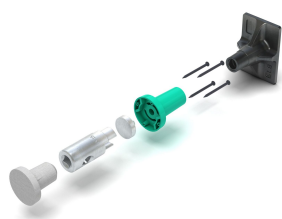

Kobold® B 15-U12

Retaining element with BETOMAX® B 15 threaded rod, for mounting GK-2000 ledge consoles.

Comment to article
All parts available individually.

Article description	Title of variant	Packaging piece/ metre/ metre by the metre/ bucket/ bag/ bundle/ box/ can	Weight kg/piece
34041130	Set Kobold® B 15-U12 with spacer sleeve, nail foot, . Rod B 15 GK 12 and disc wing nut Ø 70.	10 pieces	1,480
39035000	Stainless steel nails 35 mm	200 pieces	0,001
34041012	Sichtbetonstopfen Kobold für Nagelstopf Universal	50 pieces	0,082
94143022	Magnet Ø 32 mm for Drahtfix	1 piece	0,045
92001216	Boring tool D 16 for Connection nail plate D 16	1 piece	0,290
34040000	Kobold B15 with universal nail base	25 pieces	0,024
34041010	Kobold nail foot universal	250 pieces	0,024
34041140	Bar B15/GK-12 LG 400 mm	1 piece	0,568
20480700	Cup wing nut Ø 70	50 pieces	0,406