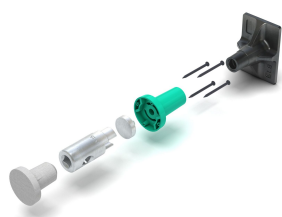

Kobold® B 15-U12

Retaining element with BETOMAX® B 15 threaded rod, for mounting GK-2000 ledge consoles.

Comment to article
All parts available individually.

Article description	Title of variant	Packaging piece/ metre/ metre by the metre/ bucket/ bag/ bundle/ box/ can	Weight kg/piece
34041130	Set Kobold® B 15-U12 with spacer sleeve, nail foot, . Rod B 15 GK 12 and disc wing nut Ø 70.	10 pieces	1,480
39035000	Stainless steel nails 35 mm	200 pieces	0,001
34041012	Sichtbetonstopfen Kobold für Nagelstopf Universal	50 pieces	0,082
94143022	Magnet Ø 32 mm for Drahtfix	1 piece	0,045
92001216	Boring tool D 16 for Connection nail plate D 16	1 piece	0,290
34040000	Kobold B15 with universal nail base	25 pieces	0,024
34041010	Kobold nail foot universal	250 pieces	0,024
34041140	Bar B15/GK-12 LG 400 mm	1 piece	0,568
20480700	Cup wing nut Ø 70	50 pieces	0,406