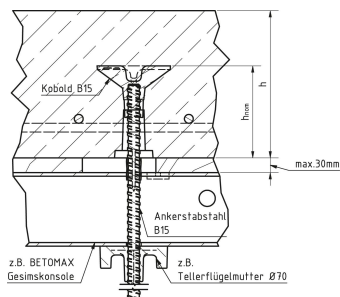

Kobold® B 15-U12

Retaining element with BETOMAX® B 15 threaded rod, for mounting GK-2000 ledge consoles.

Comment to article
All parts available individually.

Article description	Title of variant	Packaging piece/ metre/ metre by the metre/ bucket/ bag/ bundle/ box/ can	Weight kg/piece
34041130	Set Kobold® B 15-U12 with spacer sleeve, nail foot, . Rod B 15 GK 12 and disc wing nut Ø 70.	10 pieces	1,480
39035000	Stainless steel nails 35 mm	200 pieces	0,001
34041012	Sichtbetonstopfen Kobold für Nagelstopf Universal	50 pieces	0,082
94143022	Magnet Ø 32 mm for Drahtfix	1 piece	0,045
92001216	Boring tool D 16 for Connection nail plate D 16	1 piece	0,290
34040000	Kobold B15 with universal nail base	25 pieces	0,024
34041010	Kobold nail foot universal	250 pieces	0,024
34041140	Bar B15/GK-12 LG 400 mm	1 piece	0,568
20480700	Cup wing nut Ø 70	50 pieces	0,406