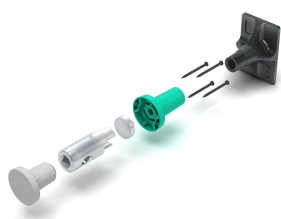

Kobold® B 15-U12

Retaining element with BETOMAX® B 15 threaded rod, for mounting GK-2000 ledge consoles.

Comment to article
All parts available individually.

Article description	Title of variant	Packaging piece/ metre/ metre by the metre/ bucket/ bag/ bundle/ box/ can	Weight kg/piece
34041130	Set Kobold® B 15-U12 with spacer sleeve, nail foot, . Rod B 15 GK 12 and disc wing nut Ø 70.	10 pieces	1,480
39035000	Stainless steel nails 35 mm	200 pieces	0,001
34041012	Sichtbetonstopfen Kobold für Nagelstopf Universal	50 pieces	0,082
94143022	Magnet Ø 32 mm for Drahtfix	1 piece	0,045
92001216	Boring tool D 16 for Connection nail plate D 16	1 piece	0,290
34040000	Kobold B15 with universal nail base	25 pieces	0,024
34041010	Kobold nail foot universal	250 pieces	0,024
34041140	Bar B15/GK-12 LG 400 mm	1 piece	0,568
20480700	Cup wing nut Ø 70	50 pieces	0,406