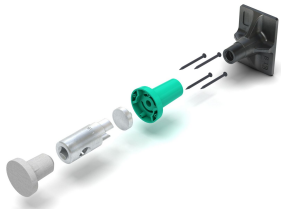

Kobold® B 15-U12

Retaining element with BETOMAX® B 15 threaded rod, for mounting GK-2000 ledge consoles.

Comment to article

All parts available individually.

Article description	Title of variant	Packaging piece/ metre/ metre by the metre/ bucket/ bag/ bundle/ box/ can	Weight kg/piece
34041130	Set Kobold® B 15-U12 with spacer sleeve, nail foot, . Rod B 15 GK 12 and disc wing nut Ø 70.	10 pieces	1,480
39035000	Stainless steel nails 35 mm	200 pieces	0,001
34040000	Kobold B15 with universal nail base	25 pieces	0,024
34041010	Kobold nail foot universal	250 pieces	0,024
34041140	Bar with marking	1 piece	0,620
20480700	Cup wing nut Ø 70	50 pieces	0,406