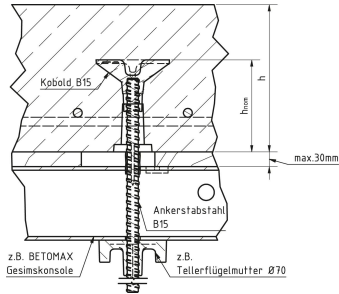

Kobold® B 15-U12

Retaining element with BETOMAX® B 15 threaded rod, for mounting GK-2000 ledge consoles.

Comment to article

All parts available individually.

Article description	Title of variant	Packaging piece/ metre/ metre by the metre/ bucket/ bag/ bundle/ box/ can	Weight kg/piece
34041130	Set Kobold® B 15-U12 with spacer sleeve, nail foot, . Rod B 15 GK 12 and disc wing nut Ø 70.	10 pieces	1,480
39035000	Stainless steel nails 35 mm	200 pieces	0,001
34040000	Kobold B15 with universal nail base	25 pieces	0,024
34041010	Kobold nail foot universal	250 pieces	0,024
34041140	Bar with marking	1 piece	0,620
20480700	Cup wing nut Ø 70	50 pieces	0,406