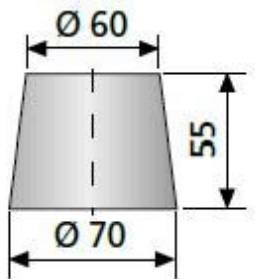

Sheet pile bracket holder  
(clampable)

Article description	Title of variant	Packaging piece/ metre/ metre by the metre/ bucket/ bag/ bundle/ box/ can	Weight kg/metre	Weight kg/piece	Weight kg/1000 pieces
44201550	Spacer for concrete cover 55 mm	1 piece		10,06	
14392020	Exposed concrete plug MKK B20	60 pieces		0,337	
20430080	Thread protection plug B15, Colour: white	1 piece		0,005	
60526900	Cone EX 26	250 pieces			15,530
63122130	Dist K-22, rough, blanks	Metre	0,210		