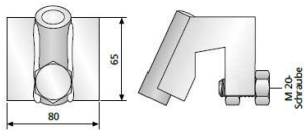

## Sheet pile console SWK 2000 Accessories

Sheet pile bracket holder  
(screwable)

Sheet pile bracket holder  
(weldable)

Spacer 55 concrete cover  
(recoverable)

Removal tool for spacer can be rented on request.

Sheet pile bracket holder  
(clampable)

Article description	Title of variant	Packaging piece/ metre/ metre by the metre/ bucket/ bag/ bundle/ box/ can	Weight kg/metre	Weight kg/piece	Weight kg/1000 pieces
44201550	Spacer for concrete cover 55 mm	1 piece		10,06	
14392020	Exposed concrete plug MKK B20	60 pieces		0,337	
20430080	Thread protection plug B15, Colour: white	1 piece		0,005	
60526900	Cone EX 26	250 pieces			15,530
63122130	Dist K-22, rough, blanks	Metre	0,210		