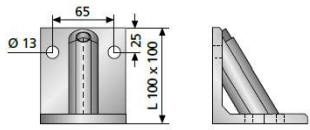

## Sheet pile console SWK 2000 Accessories

Sheet pile bracket holder  
(screwable)

Sheet pile bracket holder  
(weldable)

Spacer 55 concrete cover  
(recoverable)

Removal tool for spacer can be rented on request.

Sheet pile bracket holder  
(clampable)

Article description	Title of variant	Packaging piece/ metre/ metre by the metre/ bucket/ bag/ bundle/ box/ can	Weight kg/metre	Weight kg/piece	Weight kg/1000 pieces
44201550	Spacer for concrete cover 55 mm	1 piece		10,06	
14392020	Exposed concrete plug MKK B20	60 pieces		0,337	
20430080	Thread protection plug B15, Colour: white	1 piece		0,005	
60526900	Cone EX 26	250 pieces			15,530
63122130	Dist K-22, rough, blanks	Metre	0,210		