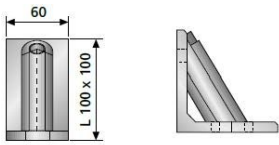

## Sheet pile console SWK 2000 Accessories

Sheet pile bracket holder  
(screwable)

Sheet pile bracket holder  
(weldable)

Spacer 55 concrete cover  
(recoverable)

Removal tool for spacer can be rented on request.

Sheet pile bracket holder  
(clampable)

Article description	Title of variant	Packaging piece/ metre/ metre by the metre/ bucket/ bag/ bundle/ box/ can	Weight kg/metre	Weight kg/piece	Weight kg/1000 pieces
44201550	Spacer for concrete cover 55 mm	1 piece		10,06	
14392020	Exposed concrete plug MKK B20	60 pieces		0,337	
20430080	Thread protection plug B15, Colour: white	1 piece		0,005	
60526900	Cone EX 26	250 pieces			15,530
63122130	Dist K-22, rough, blanks	Metre	0,210		