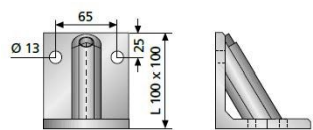

## Sheet pile console SWK 2000 Accessories

Sheet pile bracket holder  
(screwable)

Sheet pile bracket holder  
(weldable)

Spacer 55 concrete cover  
(recoverable)  
Removal tool for spacer can be rented on request.

Sheet pile bracket holder  
(clampable)

Article description	Title of variant	Packaging piece/ metre/ metre by the metre/ bucket/ bag/ bundle/ box/ can	Weight kg/metre	Weight kg/piece	Weight kg/1000 pieces
44201550	Spacer for concrete cover 55 mm	1 piece		10,06	
14392020	Exposed concrete plug MKK B20	60 pieces		0,337	
20430080	Thread protection plug B15, Colour: white	1 piece		0,005	
60526900	Cone EX 26	250 pieces			15,530
63122130	Dist K-22, rough, blanks	Metre	0,210		