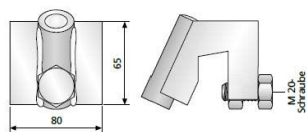

## Sheet pile console SWK 2000 Accessories

Sheet pile bracket holder  
(screwable)

Sheet pile bracket holder  
(weldable)

Spacer 55 concrete cover  
(recoverable)  
Removal tool for spacer can be rented on request.

Sheet pile bracket holder  
(clampable)

Article description	Title of variant	Packaging piece/ metre/ metre by the metre/ bucket/ bag/ bundle/ box/ can	Weight kg/metre	Weight kg/piece	Weight kg/1000 pieces
44201550	Spacer for concrete cover 55 mm	1 piece		10,06	
14392020	Exposed concrete plug MKK B20	60 pieces		0,337	
20430080	Thread protection plug B15, Colour: white	1 piece		0,005	
60526900	Cone EX 26	250 pieces			15,530
63122130	Dist K-22, rough, blanks	Metre	0,210		