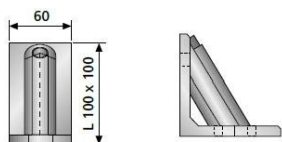

Sheet pile console SWK 2000 Accessories

Sheet pile bracket holder
(screwable)

Sheet pile bracket holder
(weldable)

Spacer 55 concrete cover
(recoverable)
Removal tool for spacer can be rented on request.

Sheet pile bracket holder
(clampable)

Article description	Title of variant	Packaging piece/ metre/ metre by the metre/ bucket/ bag/ bundle/ box/ can	Weight kg/metre	Weight kg/piece	Weight kg/1000 pieces
44201550	Spacer for concrete cover 55 mm	1 piece		10,06	
14392020	Exposed concrete plug MKK B20	60 pieces		0,337	
20430080	Thread protection plug B15, Colour: white	1 piece		0,005	
60526900	Cone EX 26	250 pieces			15,530
63122130	Dist K-22, rough, blanks	Metre	0,210		