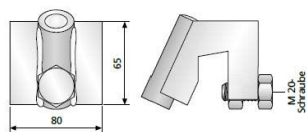

Sheet pile console SWK 2000 Accessories

Sheet pile bracket holder
(screwable)

Sheet pile bracket holder
(weldable)

Spacer 55 concrete cover
(recoverable)
Removal tool for spacer can be rented on request.

Sheet pile bracket holder
(clampable)

Article description	Title of variant	Packaging piece/ metre/ metre by the metre/ bucket/ bag/ bundle/ box/ can	Weight kg/metre	Weight kg/piece	Weight kg/1000 pieces
44201550	Spacer for concrete cover 55 mm	1 piece		10,06	
14392020	Exposed concrete plug MKK B20	60 pieces		0,337	
20430080	Thread protection plug B15, Colour: white	1 piece		0,005	
60526900	Cone EX 26	250 pieces			15,530
63122130	Dist K-22, rough, blanks	Metre	0,210		