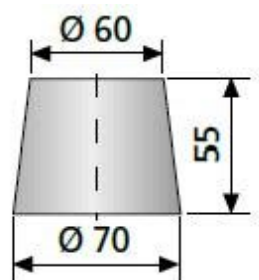

Sheet pile bracket holder
(clampable)

Article description	Title of variant	Packaging piece/ metre/ metre by the metre/ bucket/ bag/ bundle/ box/ can	Weight kg/metre	Weight kg/piece	Weight kg/1000 pieces
44201550	Spacer for concrete cover 55 mm	1 piece		10,06	
14392020	Exposed concrete plug MKK B20	60 pieces		0,337	
20430080	Thread protection plug B15, Colour: white	1 piece		0,005	
60526900	Cone EX 26	250 pieces			15,530
63122130	Dist K-22, rough, blanks	Metre	0,210		