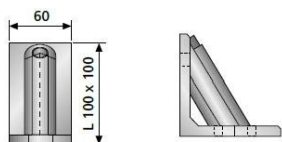

## Sheet pile console SWK 2000 Accessories

Sheet pile bracket holder  
(screwable)

Sheet pile bracket holder  
(weldable)

Spacer 55 concrete cover  
(recoverable)  
Removal tool for spacer can be rented on request.

Sheet pile bracket holder  
(clampable)

Article description	Title of variant	Packaging piece/ metre/ metre by the metre/ bucket/ bag/ bundle/ box/ can	Weight kg/metre	Weight kg/piece	Weight kg/1000 pieces
44201550	Spacer for concrete cover 55 mm	1 piece		10,06	
14392020	Exposed concrete plug MKK B20	60 pieces		0,337	
20430080	Thread protection plug B15, Colour: white	1 piece		0,005	
60526900	Cone EX 26	250 pieces			15,530
63122130	Dist K-22, rough, blanks	Metre	0,210		