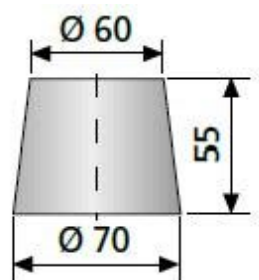

Sheet pile bracket holder  
(clampable)

Article description	Title of variant	Packaging piece/ metre/ metre by the metre/ bucket/ bag/ bundle/ box/ can	Weight kg/metre	Weight kg/piece	Weight kg/1000 pieces
44201550	Spacer for concrete cover 55 mm	1 piece		10,06	
14392020	Exposed concrete plug MKK B20	60 pieces		0,337	
20430080	Thread protection plug B15, Colour: white	1 piece		0,005	
60526900	Cone EX 26	250 pieces			15,530
63122130	Dist K-22, rough, blanks	Metre	0,210		