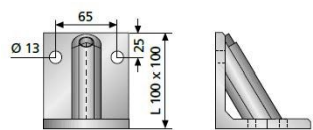

Sheet pile console SWK 2000 Accessories

Sheet pile bracket holder
(screwable)

Sheet pile bracket holder
(weldable)

Spacer 55 concrete cover
(recoverable)
Removal tool for spacer can be rented on request.

Sheet pile bracket holder
(clampable)

Article description	Title of variant	Packaging piece/ metre/ metre by the metre/ bucket/ bag/ bundle/ box/ can	Weight kg/metre	Weight kg/piece	Weight kg/1000 pieces
44201550	Spacer for concrete cover 55 mm	1 piece		10,06	
14392020	Exposed concrete plug MKK B20	60 pieces		0,337	
20430080	Thread protection plug B15, Colour: white	1 piece		0,005	
60526900	Cone EX 26	250 pieces			15,530
63122130	Dist K-22, rough, blanks	Metre	0,210		