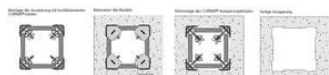

CORNER®

The universal, stable formwork corner connection.

Reusable formwork corner
Stable formwork corner connection for many applications
Cover cap prevents concrete penetration
Easy to clean plastic

Article description	Title of variant	Packaging piece/ metre/ metre by the metre/ bucket/ bag/ bundle/ box/ can	Weight kg/metre	Weight kg/piece
30606110	CORNER® plastic outside	2 metres	0,872	
30606120	CORNER® plastic inside	2 metres	0,395	
30611000	CORNER® blanks	linear metre	1,265	
30622010	Plastic screw CORNER®	100 pieces		0,011
30622020	Wing nut CORNER® galvanised	100 pieces		0,033
30632000	Cover cap CORNER®	100 pieces		0,006