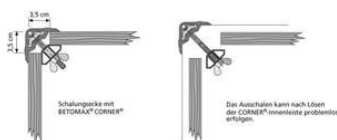

CORNER®

The universal, stable formwork corner connection.

Reusable formwork corner
Stable formwork corner connection for many applications
Cover cap prevents concrete penetration
Easy to clean plastic

Article description	Title of variant	Packaging piece/ metre/ metre by the metre/ bucket/ bag/ bundle/ box/ can	Weight kg/metre	Weight kg/piece
30606110	CORNER® plastic outside	2 metres	0,872	
30606120	CORNER® plastic inside	2 metres	0,395	
30611000	CORNER® blanks	linear metre	1,265	
30622010	Plastic screw CORNER®	100 pieces		0,011
30622020	Wing nut CORNER® galvanised	100 pieces		0,033
30632000	Cover cap CORNER®	100 pieces		0,006