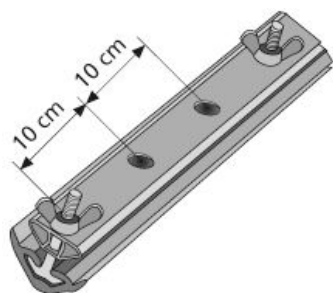

CORNER®

The universal, stable formwork corner connection.

Reusable formwork corner
Stable formwork corner connection for many applications
Cover cap prevents concrete penetration
Easy to clean plastic

Article description	Title of variant	Packaging piece/ metre/ metre by the metre/ bucket/ bag/ bundle/ box/ can	Weight kg/metre	Weight kg/piece
30606110	CORNER® plastic outside	2 metres	0,872	
30606120	CORNER® plastic inside	2 metres	0,395	
30611000	CORNER® blanks	linear metre	1,265	
30622010	Plastic screw CORNER®	100 pieces		0,011
30622020	Wing nut CORNER® galvanised	100 pieces		0,033
30632000	Cover cap CORNER®	100 pieces		0,006