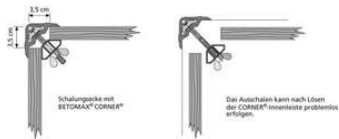

## CORNER®

The universal, stable formwork corner connection.

Reusable formwork corner  
 Stable formwork corner connection for many applications  
 Cover cap prevents concrete penetration  
 Easy to clean plastic

Article description	Title of variant	Packaging piece/ metre/ metre by the metre/ bucket/ bag/ bundle/ box/ can	Weight kg/metre	Weight kg/piece
30606110	CORNER® plastic outside	2 metres	0,872	
30606120	CORNER® plastic inside	2 metres	0,395	
30611000	CORNER® blanks	linear metre	1,265	
30622010	Plastic screw CORNER®	100 pieces		0,011
30622020	Wing nut CORNER® galvanised	100 pieces		0,033
30632000	Cover cap CORNER®	100 pieces		0,006