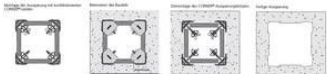

## CORNER®

The universal, stable formwork corner connection.

Reusable formwork corner  
 Stable formwork corner connection for many applications  
 Cover cap prevents concrete penetration  
 Easy to clean plastic

Article description	Title of variant	Packaging piece/ metre/ metre by the metre/ bucket/ bag/ bundle/ box/ can	Weight kg/metre	Weight kg/piece
30606110	CORNER® plastic outside	2 metres	0,872	
30606120	CORNER® plastic inside	2 metres	0,395	
30611000	CORNER® blanks	linear metre	1,265	
30622010	Plastic screw CORNER®	100 pieces		0,011
30622020	Wing nut CORNER® galvanised	100 pieces		0,033
30632000	Cover cap CORNER®	100 pieces		0,006