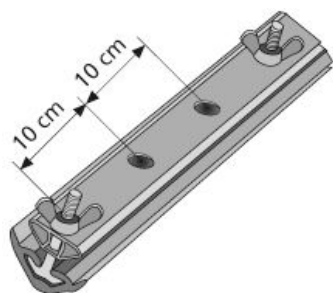

CORNER®

The universal, stable formwork corner connection.

Reusable formwork corner
 Stable formwork corner connection for many applications
 Cover cap prevents concrete penetration
 Easy to clean plastic

Article description	Title of variant	Packaging piece/ metre/ metre by the metre/ bucket/ bag/ bundle/ box/ can	Weight kg/metre	Weight kg/piece
30606110	CORNER® plastic outside	2 metres	0,872	
30606120	CORNER® plastic inside	2 metres	0,395	
30611000	CORNER® blanks	linear metre	1,265	
30622010	Plastic screw CORNER®	100 pieces		0,011
30622020	Wing nut CORNER® galvanised	100 pieces		0,033
30632000	Cover cap CORNER®	100 pieces		0,006