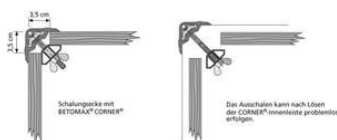

CORNER®

The universal, stable formwork corner connection.

Reusable formwork corner
 Stable formwork corner connection for many applications
 Cover cap prevents concrete penetration
 Easy to clean plastic

Article description	Title of variant	Packaging piece/ metre/ metre by the metre/ bucket/ bag/ bundle/ box/ can	Weight kg/metre	Weight kg/piece
30606110	CORNER® plastic outside	2 metres	0,872	
30606120	CORNER® plastic inside	2 metres	0,395	
30611000	CORNER® blanks	linear metre	1,265	
30622010	Plastic screw CORNER®	100 pieces		0,011
30622020	Wing nut CORNER® galvanised	100 pieces		0,033
30632000	Cover cap CORNER®	100 pieces		0,006