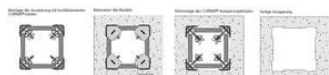

CORNER®

The universal, stable formwork corner connection.

Reusable formwork corner
 Stable formwork corner connection for many applications
 Cover cap prevents concrete penetration
 Easy to clean plastic

Article description	Title of variant	Packaging piece/ metre/ metre by the metre/ bucket/ bag/ bundle/ box/ can	Weight kg/metre	Weight kg/piece
30606110	CORNER® plastic outside	2 metres	0,872	
30606120	CORNER® plastic inside	2 metres	0,395	
30611000	CORNER® blanks	linear metre	1,265	
30622010	Plastic screw CORNER®	100 pieces		0,011
30622020	Wing nut CORNER® galvanised	100 pieces		0,033
30632000	Cover cap CORNER®	100 pieces		0,006