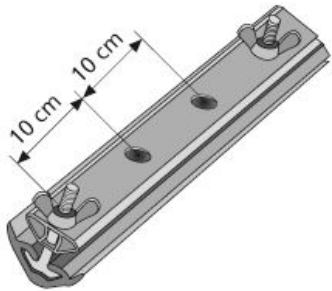

## CORNER®

The universal, stable formwork corner connection.

Reusable formwork corner  
 Stable formwork corner connection for many applications  
 Cover cap prevents concrete penetration  
 Easy to clean plastic

Article description	Title of variant	Packaging piece/ metre/ metre by the metre/ bucket/ bag/ bundle/ box/ can	Weight kg/metre	Weight kg/piece
30606110	CORNER® plastic outside	2 metres	0,872	
30606120	CORNER® plastic inside	2 metres	0,395	
30611000	CORNER® blanks	linear metre	1,265	
30622010	Plastic screw CORNER®	100 pieces		0,011
30622020	Wing nut CORNER® galvanised	100 pieces		0,033
30632000	Cover cap CORNER®	100 pieces		0,006