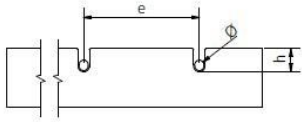

Board comb

Fastening on site, e.g. with metal screws.

Article description	Title of variant	Length mm	Packaging piece/ metre/ metre by the metre/ bucket/ bag/ bundle/ box/ can	Weight kg/piece
30795016	Board comb	120	1 piece	0,800