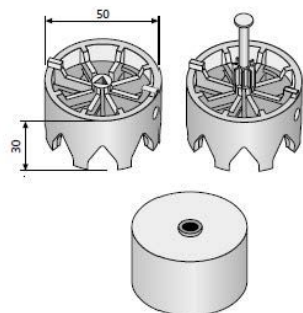

## CENTER - FB formwork stop

For adjusting the formwork on the underlying component.

Article description	Title of variant	Packaging piece/ metre/ metre by the metre/ bucket/ bag/ bundle/ box/ can	Weight kg/piece
37305000	CENTER	250 pieces	2,215
37305010	CENTER with nail	100 pieces	11
61001199	FB formwork stop	50 pieces	23
61001198	Head bolt 80 mm	100 pieces	0,500