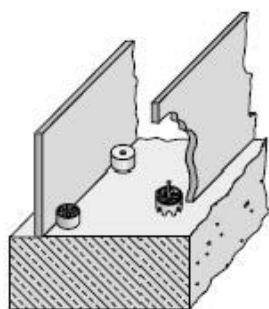

CENTER - FB formwork stop

For adjusting the formwork on the underlying component.

Article description	Title of variant	Packaging piece/ metre/ metre by the metre/ bucket/ bag/ bundle/ box/ can	Weight kg/piece
37305000	CENTER	250 pieces	2,215
37305010	CENTER with nail	100 pieces	11
61001199	FB formwork stop	50 pieces	23
61001198	Head bolt 80 mm	100 pieces	0,500