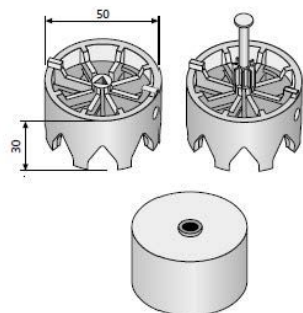

CENTER - FB formwork stop

For adjusting the formwork on the underlying component.

Article description	Title of variant	Packaging piece/ metre/ metre by the metre/ bucket/ bag/ bundle/ box/ can	Weight kg/piece
37305000	CENTER	250 pieces	2,215
37305010	CENTER with nail	100 pieces	11
61001199	FB formwork stop	50 pieces	23
61001198	Head bolt 80 mm	100 pieces	0,500