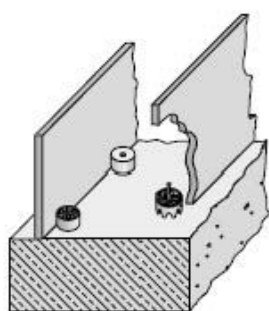

## CENTER - FB formwork stop

For adjusting the formwork on the underlying component.

Article description	Title of variant	Packaging piece/ metre/ metre by the metre/ bucket/ bag/ bundle/ box/ can	Weight kg/piece
37305000	CENTER	250 pieces	2,215
37305010	CENTER with nail	100 pieces	11
61001199	FB formwork stop	50 pieces	23
61001198	Head bolt 80 mm	100 pieces	0,500