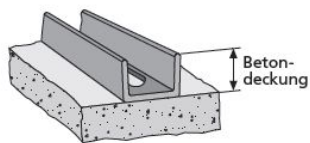

ISO-TRICK

ISO-TRICK for use on soft substrates, e.g. insulated ceilings and concrete floors.

The right concrete cover for every installation situation
 Quick installation
 Good connection with the concrete due to large openings in the strip
 For horizontal reinforcement
 Does not break or splinter when sawing on site