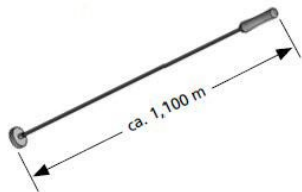

Wirefix

Due to its light, stable construction, the magnetic lifter is a conductive and back-friendly aid for picking up wire pins, binding wire remnants as well as for finding metallic parts from the formwork.

Article description	Title of variant	Packaging piece/ metre/ metre by the metre/ bucket/ bag/ bundle/ box/ can	Weight kg/piece
94143020	Wire fix incl. magnet Ø 63 mm	1 piece	0,640
94143024	Drahtfix adapter M 8 to M 6	1 piece	0,012
94143022	Magnet Ø 32 mm for Drahtfix	1 piece	0,045