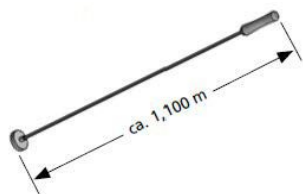

Wirefix

Due to its light, stable construction, the magnetic lifter is a conductive and back-friendly aid for picking up wire pins, binding wire remnants as well as for finding metallic parts from the formwork.

Article description	Title of variant	Packaging piece/ metre/ metre by the metre/ bucket/ bag/ bundle/ box/ can	Weight kg/piece
94143020	Wire fix incl. magnet Ø 63 mm	1 piece	0,640
94143022	Magnet Ø 32 mm for Drahtfix	1 piece	0,047
94143024	Drahtfix adapter M 8 to M 6	1 piece	0,012